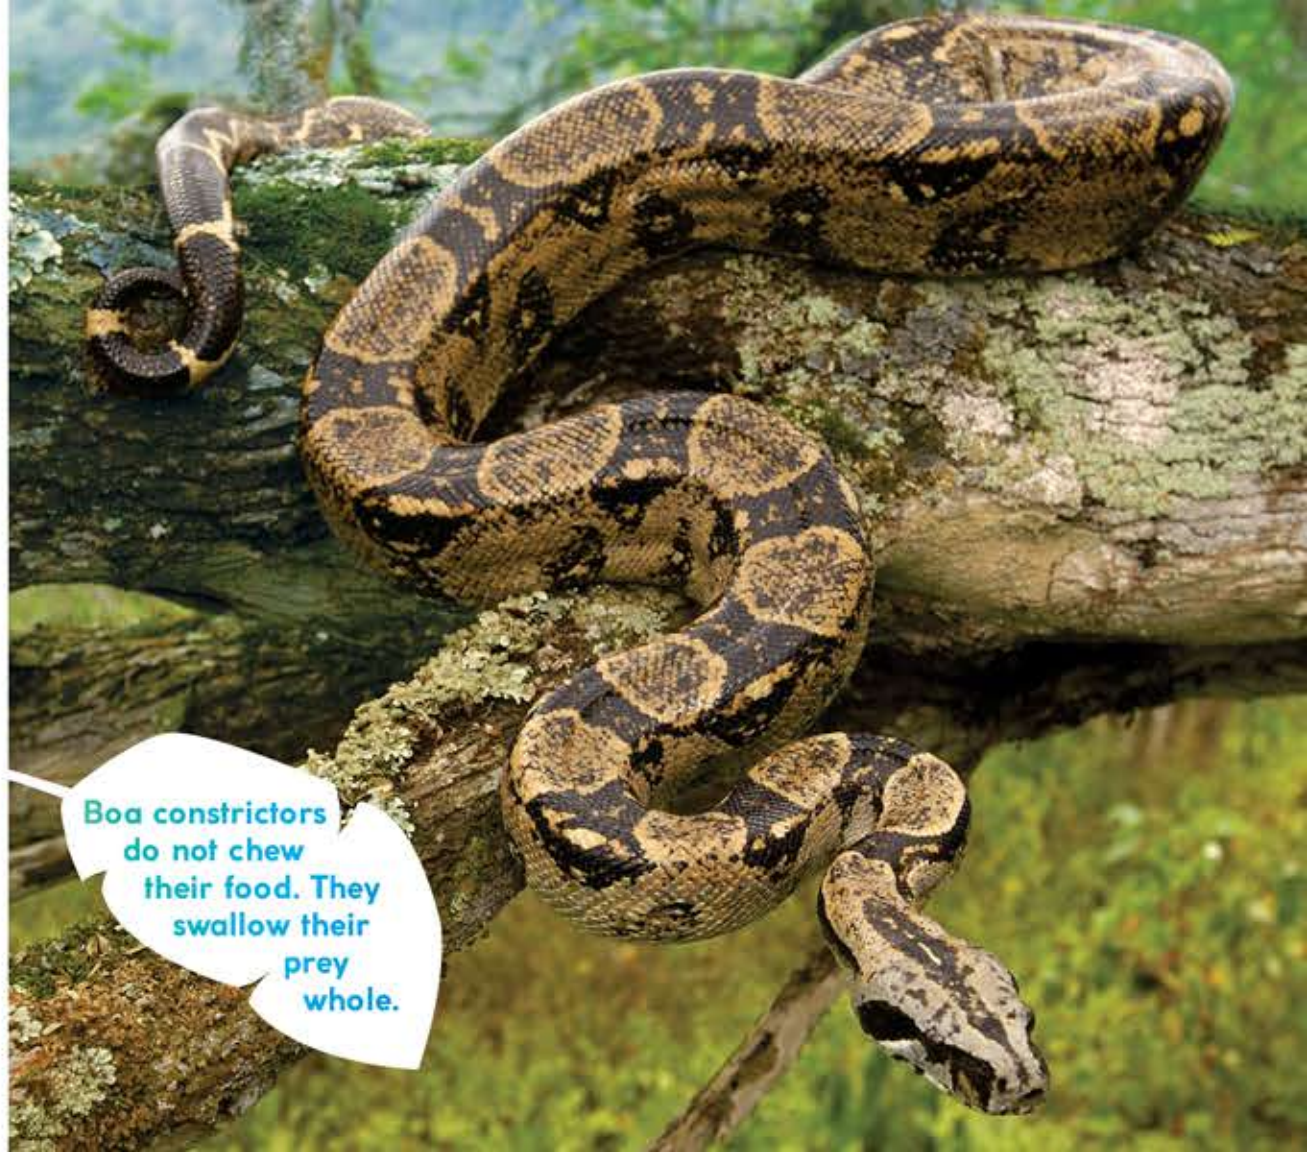

gorilla

Who is the burliest brute in the jungle?
Who can scare you with just one stare
or a couple of thumps on the barrel
of his silverback chest. Beware!

Adult gorillas can eat up to 66 pounds of plants and fruit in a day.

jaguar

A cat can move with **stealth** and speed when hunting **prey** on which to feed. But let her be a warning sign: Sadly, the jaguar is in decline.

Mother jaguars live with their cubs. Most of the time, adult jaguars live alone.

boa constrictor

This snake is the stuff of nightmares.
Females are bigger than males.
You are likely to see them hanging around
in rainforest trees and on trails.

Boa constrictors
do not chew
their food. They
swallow their
prey
whole.